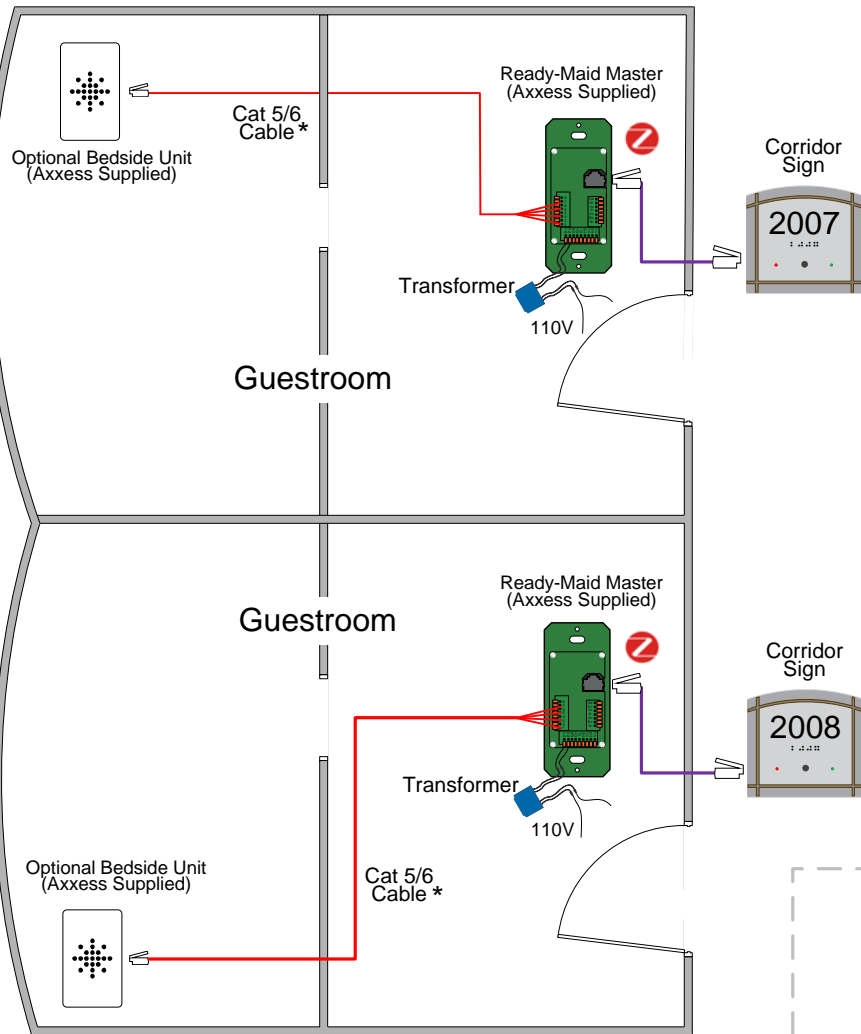

Power and Communications Layout – ZigBee

Wiring Legend

-  Cat 5 Wire Harness (Axxess Supplied)
-  * Cat 5/6 Cable (Contractor/Field Supplied)
-  * Cat 5/6 Cable (Contractor/Field Supplied)
-  * 24 AWG Solid Wire (Contractor/Field Supplied)

* All items marked with an asterisk are to be supplied in the field by the Contractor / Owner

Ready-Maid PLUS - System 4.x.x - ZigBee
 Revised: August 2008