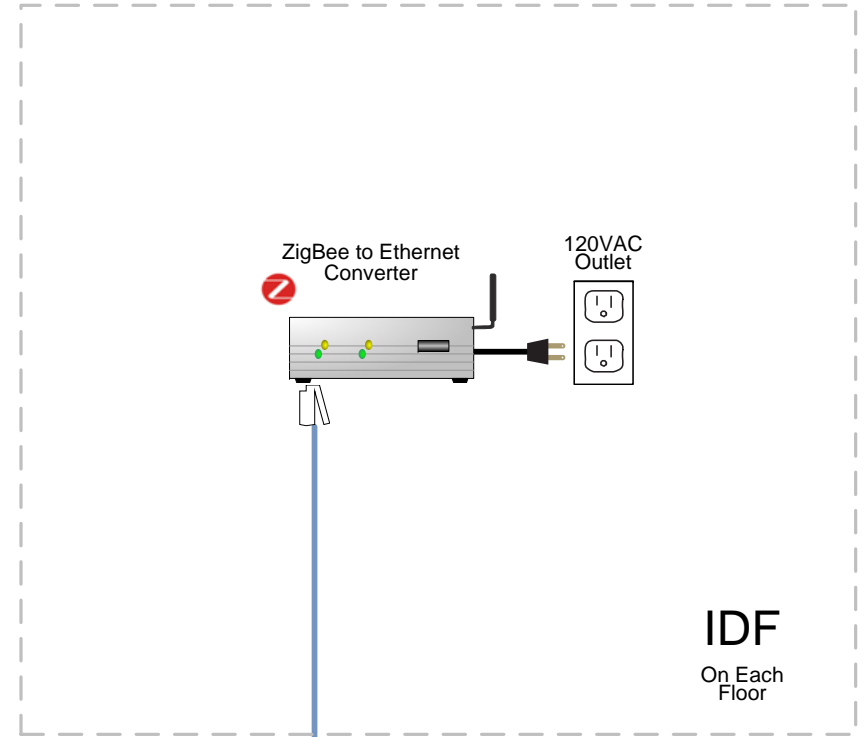

Power and Communications Layout – ZigBee

Wiring Legend

-  Cat 5 Wire Harness (Axxess Supplied)
-  * Cat 5/6 Cable (Contractor/Field Supplied)
-  * Cat 5/6 Cable (Contractor/Field Supplied)
-  * 24 AWG Solid Wire (Contractor/Field Supplied)